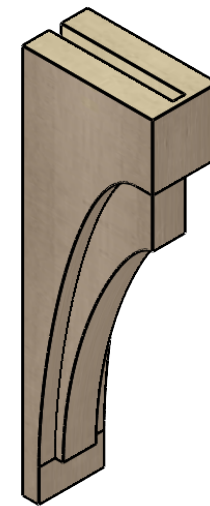

# ITEM NUMBER: CORU04X08X24RIVRCPR

4"W X 8"D X 24"H SERIES 2 THIN RIVERA ROUGH CEDAR TIMBERTHANE FAUX WOOD CORBEL, PRIMED

**SIDE PROFILE**

**FRONT PROFILE**

**ISOMETRIC**

EKENA MILLWORK  
2300 WEST MAIN ST.  
CLARKSVILLE, TX 75426  
TOLL FREE: 866-607-0453  
WWW.EKENAMILLWORK.COM

NOTES

1. INSTALLATION TO BE COMPLETED IN ACCORDANCE WITH MANUFACTURER'S SPECIFICATIONS.
2. DRAWING MAY NOT BE TO SCALE
3. THIS DRAWING IS INTENDED FOR DESIGN AND PLANNING PURPOSES ONLY.
4. ALL INFORMATION CONTAINED HEREIN WAS CURRENT AT THE TIME OF DEVELOPMENT BUT MUST BE REVIEWED AND APPROVED BY THE PRODUCT MANUFACTURER TO BE CONSIDERED ACCURATE.
5. TIMBERTHANE ARCHITECTURAL PRODUCTS ARE MADE FROM HIGH DENSITY URETHANE AND COME FACTORY PRIMED