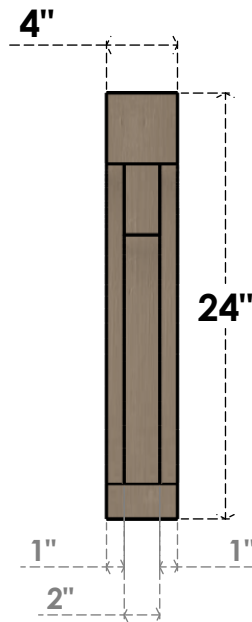

# ITEM NUMBER: CORU04X08X24RIVRCPR

4"W X 8"D X 24"H SERIES 2 THIN RIVERA ROUGH CEDAR TIMBERTHANE FAUX WOOD CORBEL, PRIMED

**SIDE PROFILE**

**FRONT PROFILE**

**ISOMETRIC**

EKENA MILLWORK  
2300 WEST MAIN ST.  
CLARKSVILLE, TX 75426  
TOLL FREE: 866-607-0453  
WWW.EKENAMILLWORK.COM

NOTES

1. INSTALLATION TO BE COMPLETED IN ACCORDANCE WITH MANUFACTURER'S SPECIFICATIONS.
2. DRAWING MAY NOT BE TO SCALE
3. THIS DRAWING IS INTENDED FOR DESIGN AND PLANNING PURPOSES ONLY.
4. ALL INFORMATION CONTAINED HEREIN WAS CURRENT AT THE TIME OF DEVELOPMENT BUT MUST BE REVIEWED AND APPROVED BY THE PRODUCT MANUFACTURER TO BE CONSIDERED ACCURATE.
5. TIMBERTHANE ARCHITECTURAL PRODUCTS ARE MADE FROM HIGH DENSITY URETHANE AND COME FACTORY PRIMED