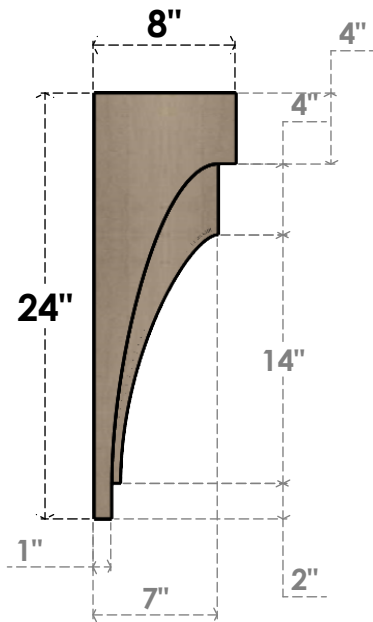

# ITEM NUMBER: CORU04X08X24RIVRCPR

4"W X 8"D X 24"H SERIES 2 THIN RIVERA ROUGH CEDAR TIMBERTHANE FAUX WOOD CORBEL, PRIMED

**SIDE PROFILE**

**FRONT PROFILE**

**ISOMETRIC**

EKENA MILLWORK  
2300 WEST MAIN ST.  
CLARKSVILLE, TX 75426  
TOLL FREE: 866-607-0453  
WWW.EKENAMILLWORK.COM

NOTES

1. INSTALLATION TO BE COMPLETED IN ACCORDANCE WITH MANUFACTURER'S SPECIFICATIONS.
2. DRAWING MAY NOT BE TO SCALE
3. THIS DRAWING IS INTENDED FOR DESIGN AND PLANNING PURPOSES ONLY.
4. ALL INFORMATION CONTAINED HEREIN WAS CURRENT AT THE TIME OF DEVELOPMENT BUT MUST BE REVIEWED AND APPROVED BY THE PRODUCT MANUFACTURER TO BE CONSIDERED ACCURATE.
5. TIMBERTHANE ARCHITECTURAL PRODUCTS ARE MADE FROM HIGH DENSITY URETHANE AND COME FACTORY PRIMED